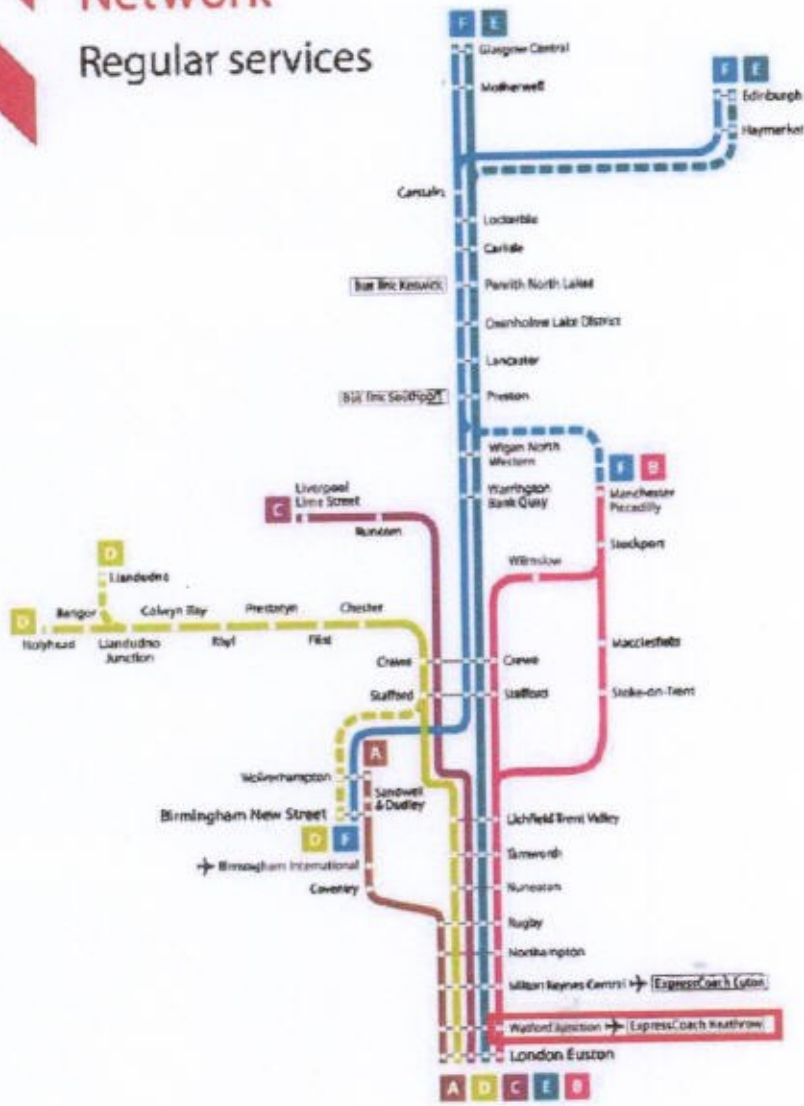

## route network

SOURCE:-  
WWW.CHILTERNRAILWAYS.CO.UK

Q:\Hertfordshire, Watford Road, Croxley Green, 1417\DRAWINGS\AUTOCAD\FIGURES\BUS and trains\APPENDIX - CHILTERN RAILWAYS.dwg

TITLE  
RICKMANSWORTH  
CHILTERN RAILWAYS  
ROUTE NETWORK

FIGURE No:

SOURCE:-  
WWW.VIRGINTRAINS.CO.UK

## Regular services

- Pendolino trains
- Voyager trains
- Pendolino and Voyager trains
- Limited to one service per day

C:\Herfordshire, Watford Road, Croxley Green, 141\DRAWINGS\VA TO CAD\KIGRES\BUS and TRAINS\A1-FENLIX - VIRGIN TRAINS.DWG

TITLE  
WATFORD JUNCTION  
VIRGIN TRAINS  
ROUTE NETWORK

FIGURE No: