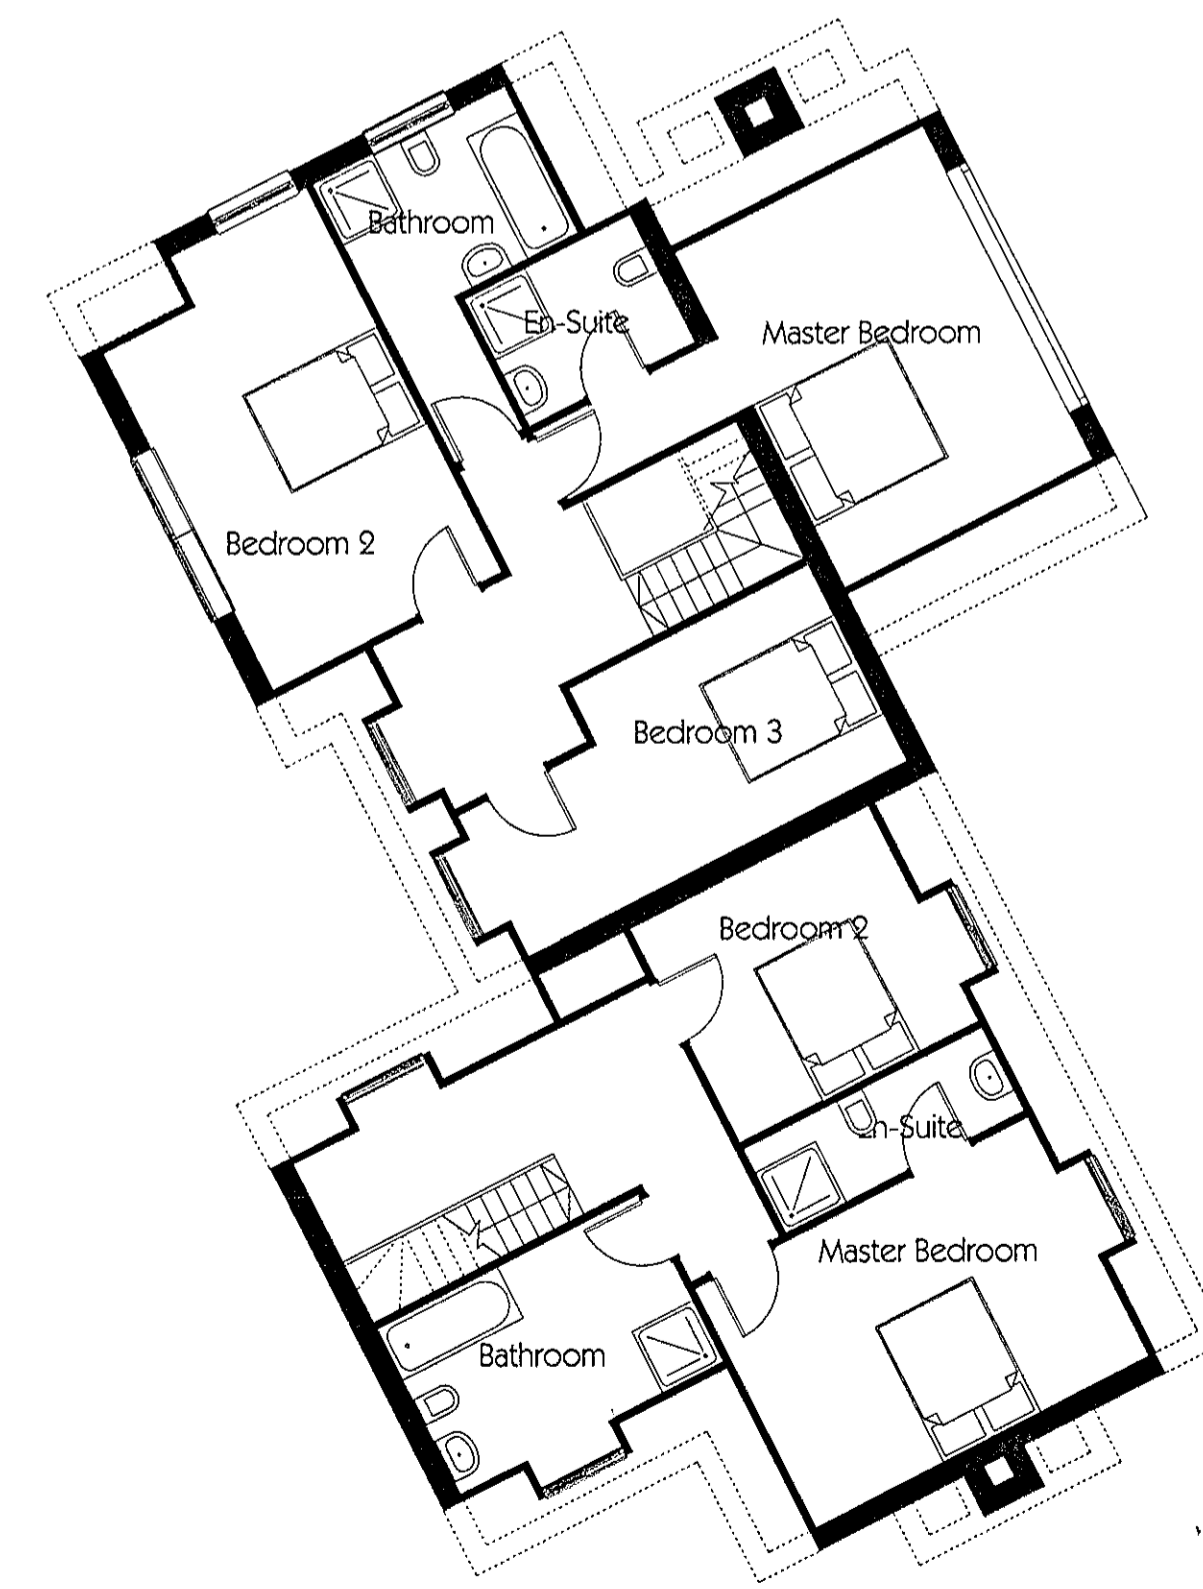

09/0390

Plot 1 & 2 Front Elevation

Plot 1 & 2 Rear Elevation

Plot 1 & 2 Side Elevation

Plot 1 & 2 Side Elevation

Plot 1 & 2 Ground Floor Plan

Plot 1 & 2 First Floor Plan

Client MASMA	
Project Homefield Road, Chorleywood	
Drawing Plot 1 & 2 Plans and Elevations	
Scale 1:100	Drawing No. 2006/64/001
Date Nov 2007	
PFG Design Ltd <small>Copyright ©</small>	
165 High Street Rickmansworth Herts WD3 1AY	
Tel: 01923 719151 Fax: 05600 498439 E-mail: paul@pfgdesign.co.uk	