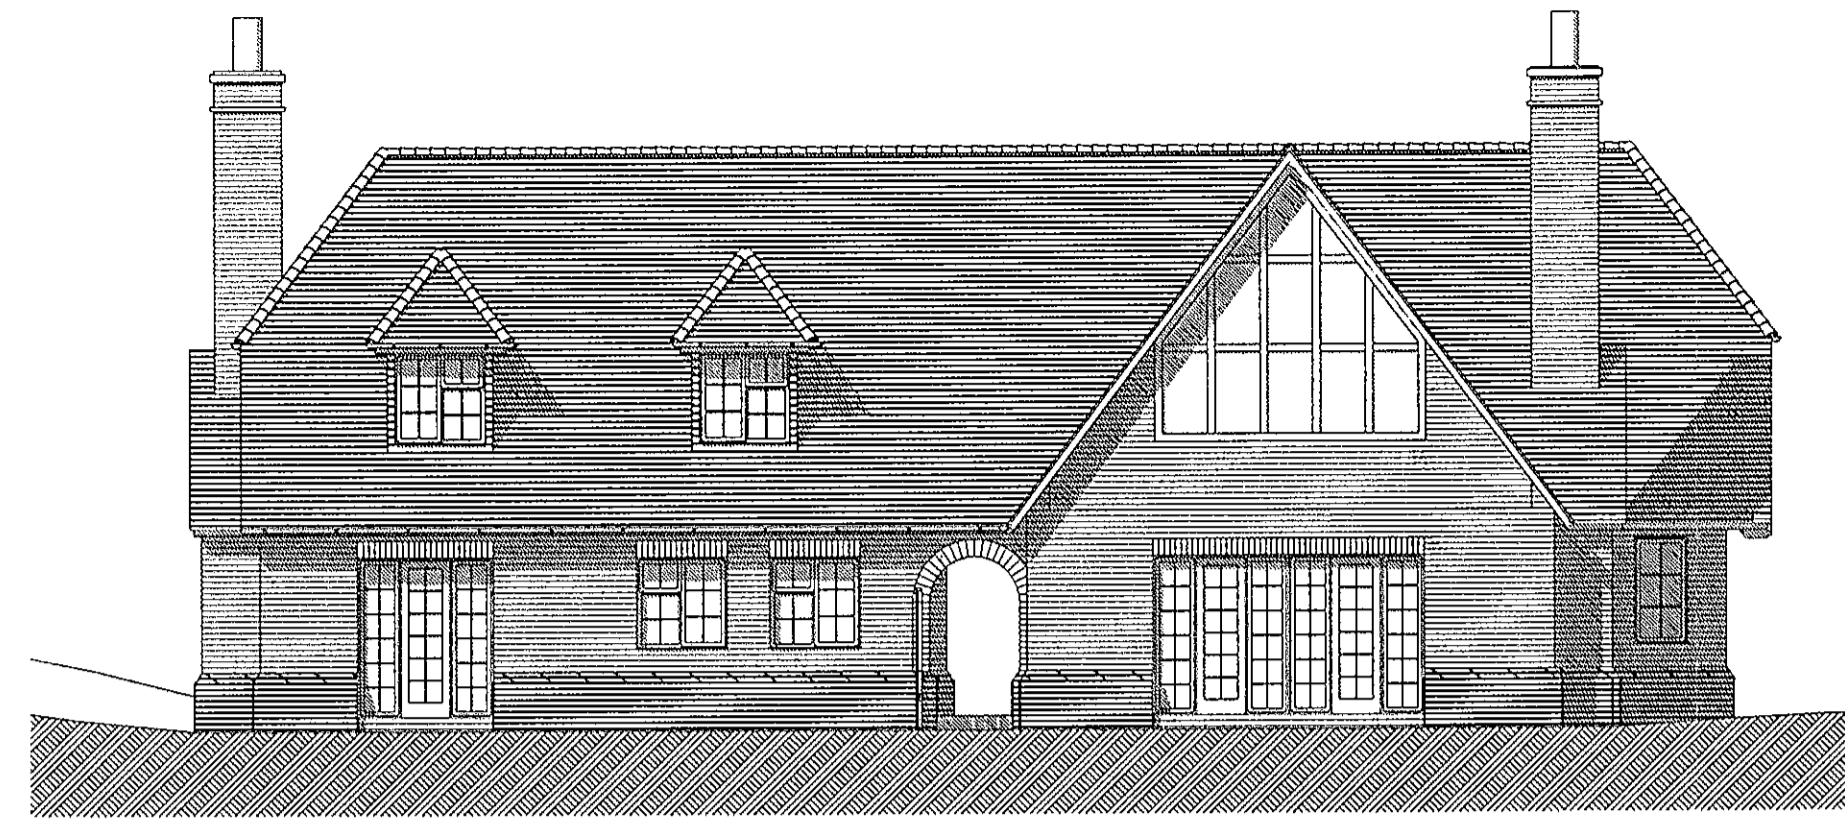

09/0390

Plot 1 & 2 Front Elevation

Plot 1 & 2 Rear Elevation

Plot 1 & 2 Side Elevation

Plot 1 & 2 Side Elevation

Plot 1 & 2 Ground Floor Plan

Plot 1 & 2 First Floor Plan

Client MASMA	
Project Homefield Road, Chorleywood	
Drawing Plot 1 & 2 Plans and Elevations	
Scale 1:100	Drawing No. 2006/64/001
Date Nov 2007	
PFG Design Ltd <small>Copyright ©</small>	
165 High Street Rickmansworth Herts WD3 1AY	
Tel: 01923 719151 Fax: 05600 498439 E-mail: paul@pfgdesign.co.uk	