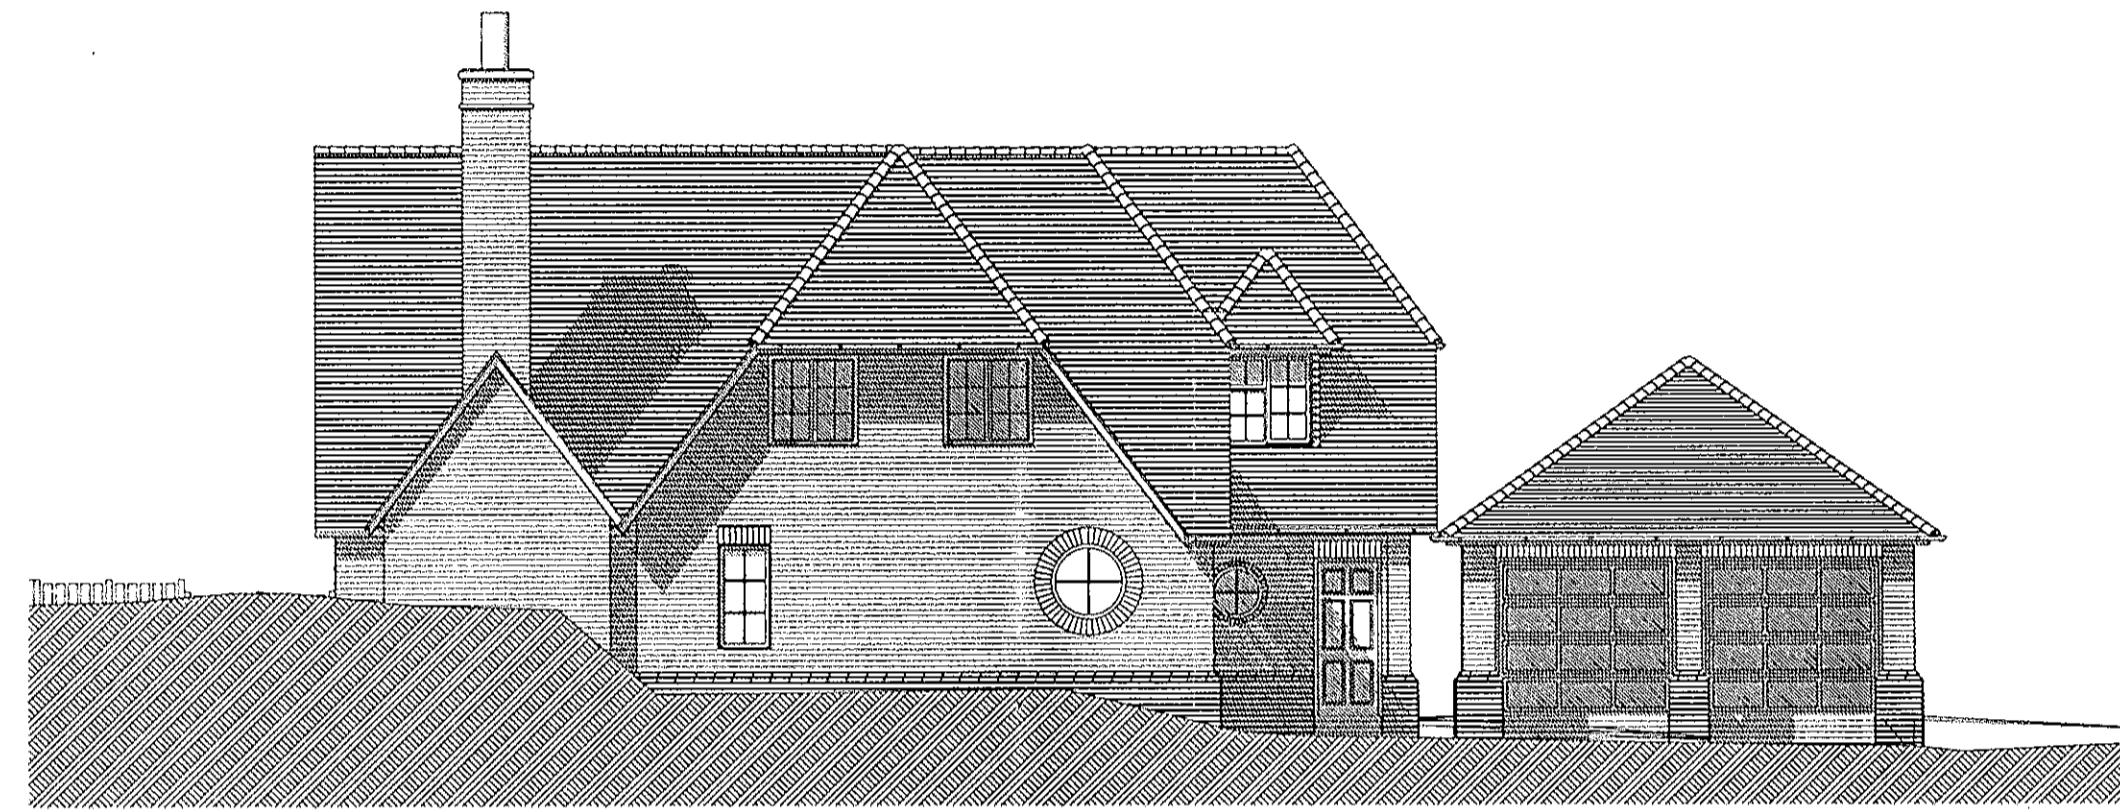

09/0390

Plot 1 & 2 Front Elevation

Plot 1 & 2 Rear Elevation

Plot 1 & 2 Side Elevation

Plot 1 & 2 Side Elevation

Plot 1 & 2 Ground Floor Plan

Plot 1 & 2 First Floor Plan

Client MASMA	
Project Homefield Road, Chorleywood	
Drawing Plot 1 & 2 Plans and Elevations	
Scale 1:100	Drawing No. 2006/64/001
Date Nov 2007	
PFG Design Ltd <small>Copyright ©</small>	
165 High Street Rickmansworth Herts WD3 1AY	
Tel: 01923 719151 Fax: 05600 498439 E-mail: paul@pfgdesign.co.uk	