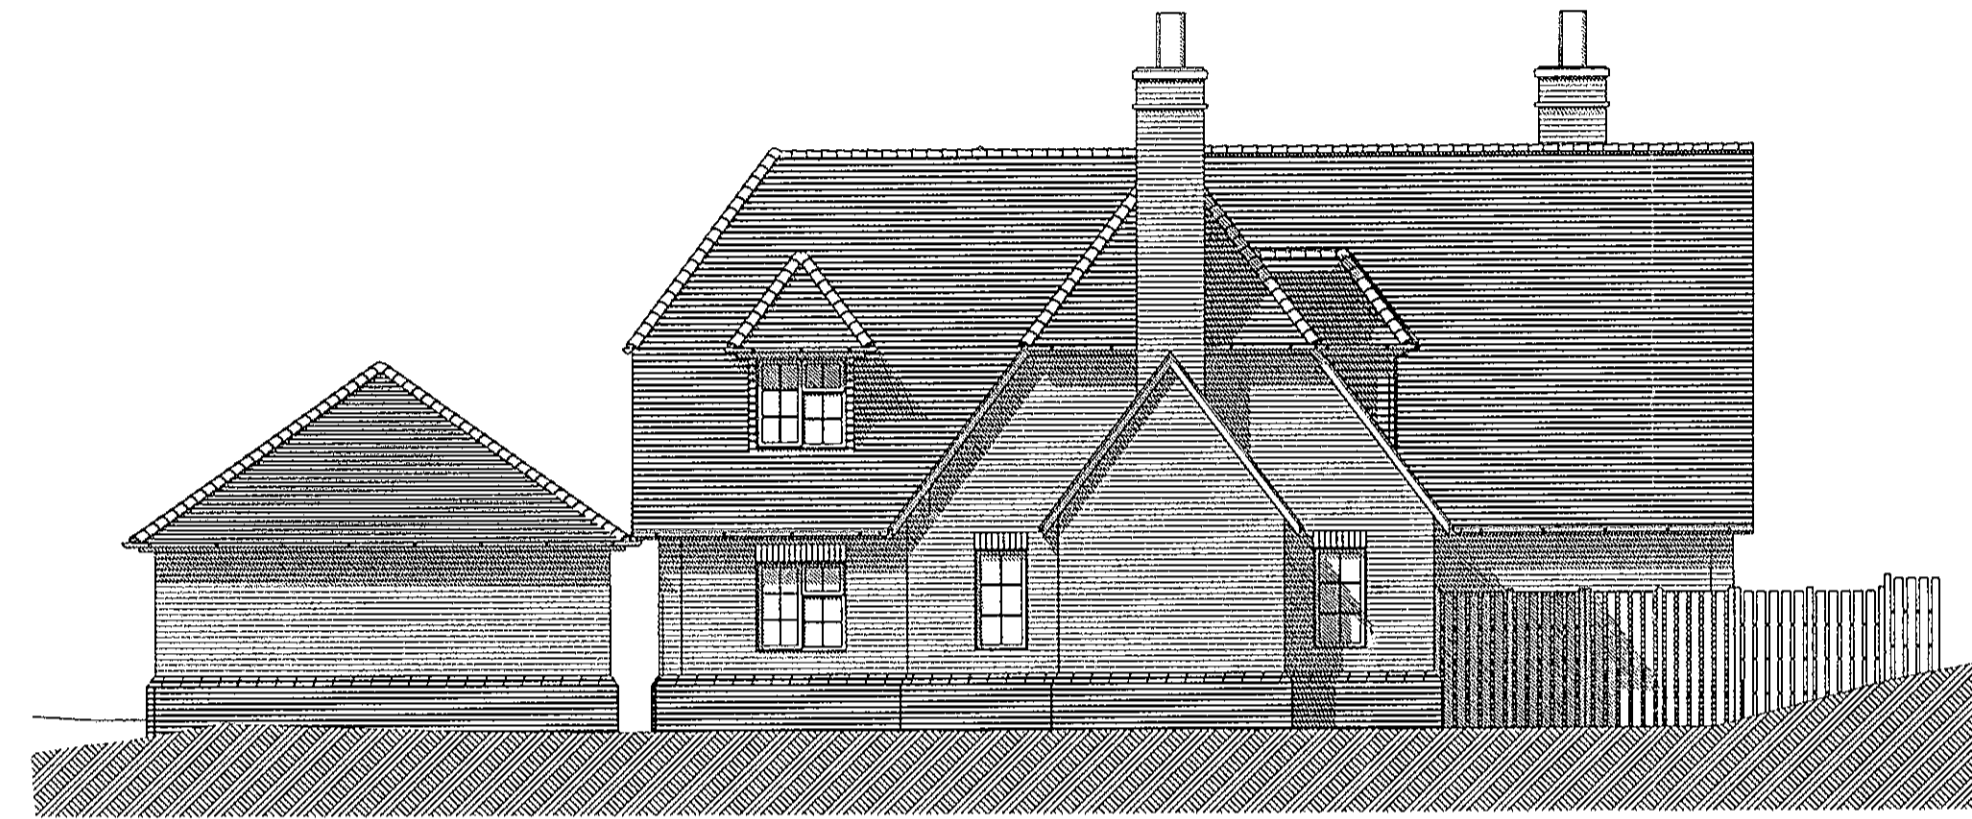

09/0390

Plot 1 & 2 Front Elevation

Plot 1 & 2 Rear Elevation

Plot 1 & 2 Side Elevation

Plot 1 & 2 Side Elevation

Plot 1 & 2 Ground Floor Plan

Plot 1 & 2 First Floor Plan

Client MASMA	
Project Homefield Road, Chorleywood	
Drawing Plot 1 & 2 Plans and Elevations	
Scale 1:100	Drawing No. 2006/64/001
Date Nov 2007	
PFG Design Ltd <small>Copyright ©</small>	
165 High Street Rickmansworth Herts WD3 1AY	
Tel: 01923 719151 Fax: 05600 498439 E-mail: paul@pfgdesign.co.uk	